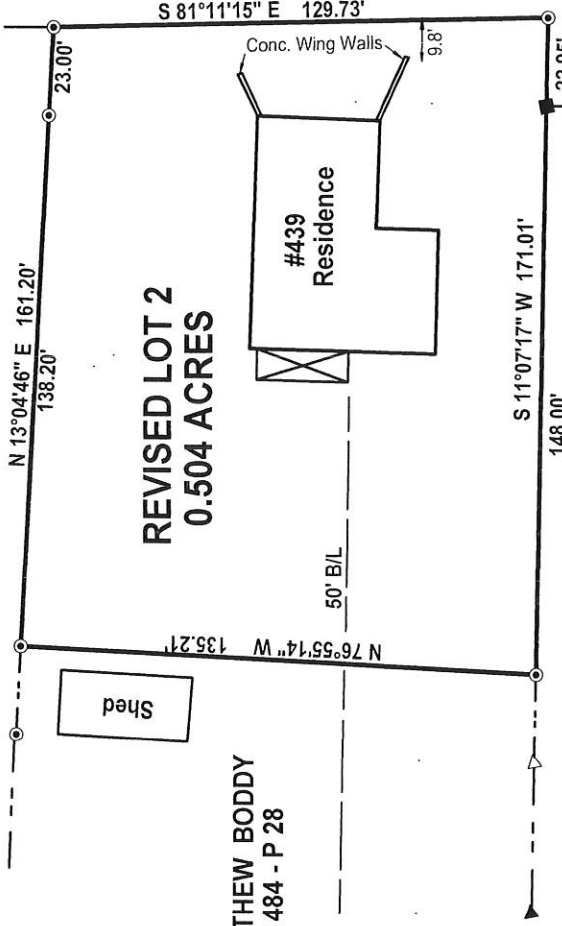

JOE BILL BOONE
DB 164 - P 578

REVISED LOT 2
0.504 ACRES

MATTHEW BODDY
DB 484 - P 28

Gazebo

#439
Residence

Shed

ARCHBISHOP OF LOUISVILLE
(ST. CATHERINE CEMETERY)

NORTH 2ND STREET (30' R/W)